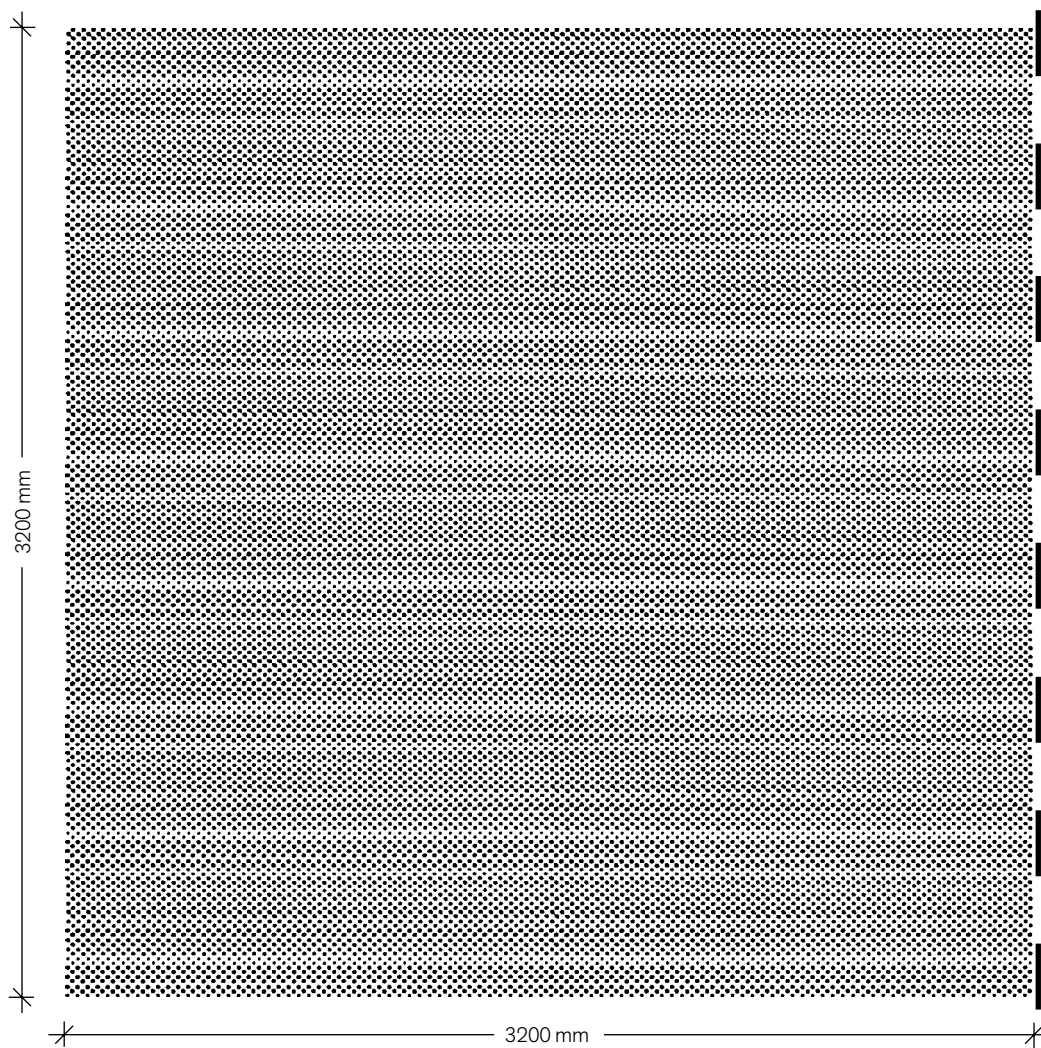

Round Rough

Pattern illustration 1:25

The pattern is printed continuously on the paper.

Pattern print sizes

Variable

Height	3200mm	-
Width	Continuous	

Pattern details

Circle diameter	15mm
-----------------	------

Pattern illustration 1:1

3D Visualization