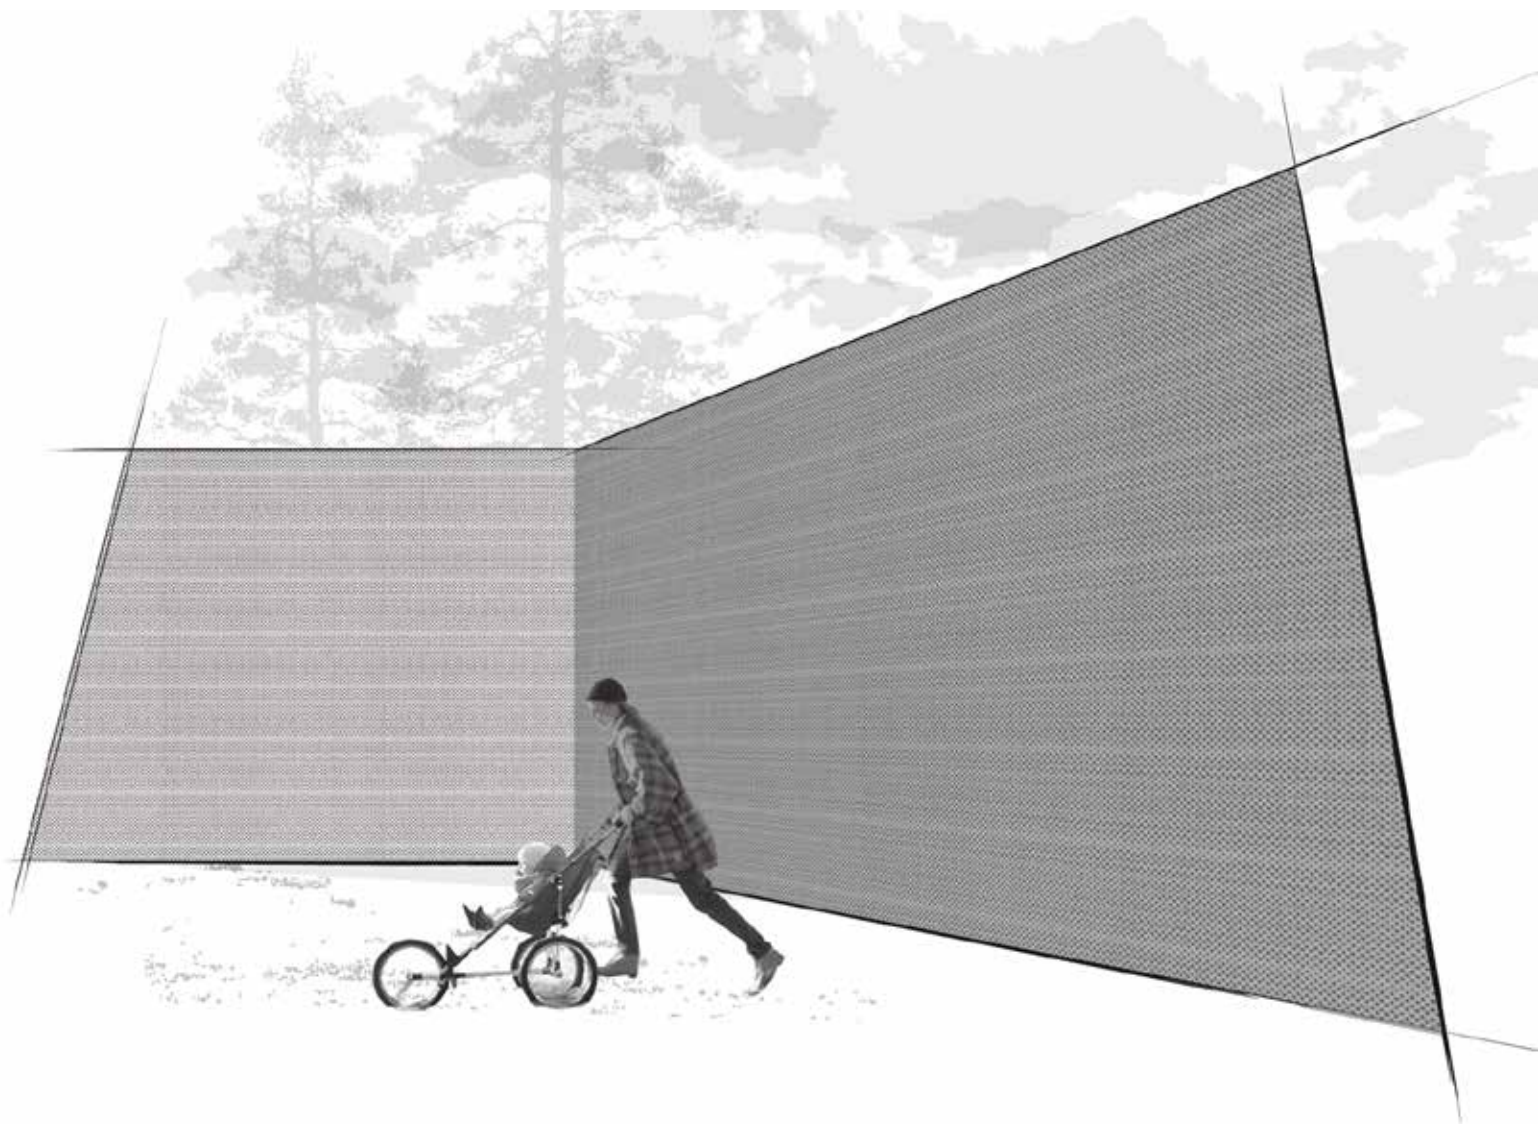

Round Rough

Pattern illustration 1:25

The pattern is printed continuously on the paper.

Pattern print sizes

Variable

Height	3200mm	-
Width	Continuous	

Pattern details

Circle diameter	15mm
-----------------	------

Pattern illustration 1:1

3D Visualization